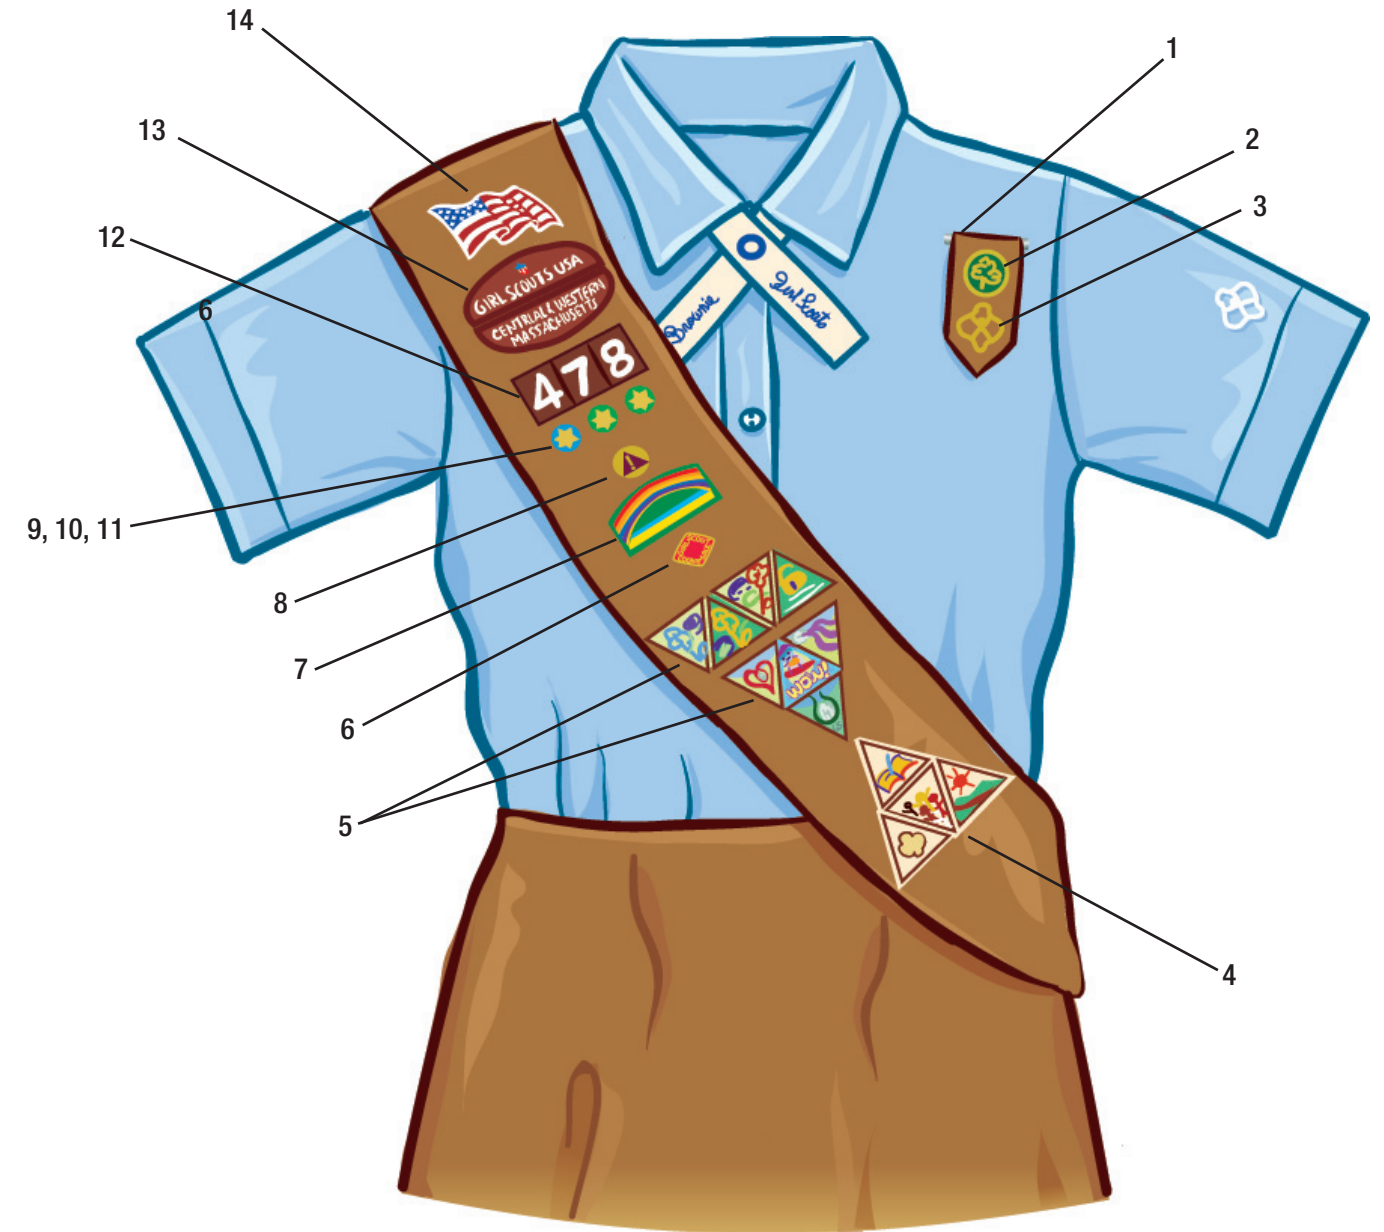

Girl Scout Brownie Vest

- | | |
|--|--|
| 1. Brownie Insignia Tab | 8. Safety Award Pin |
| 2. World Trefoil Pin | 9. Membership Star |
| 3. Brownie Membership Pin | 10. Disc for Membership Star-blue |
| 4. Cookie Sale Activity Pin | 11. Disc for Membership Star-green |
| 5. Brownie Journey Award Patch Set | 12. Iron-On Troop Numerals |
| 6. Brownie Try-Its | 13. Brownie Council Identification Set |
| 7. Bridge to Brownie Girl Scouts Award | 14. Wavy American Flag Patch |

Girl Scout Brownie Sash

- | | |
|--|--|
| 1. Brownie Insignia Tab | 8. Safety Award Pin |
| 2. World Trefoil Pin | 9. Membership Star |
| 3. Brownie Membership Pin | 10. Disc for Membership Star-blue |
| 4. Brownie Try-Its | 11. Disc for Membership Star-green |
| 5. Brownie Journey Award Patch Set | 12. Iron-On Troop Numerals |
| 6. Cookie Sale Activity Pin | 13. Brownie Council Identification Set |
| 7. Bridge to Brownie Girl Scouts Award | 14. Wavy American Flag Patch |