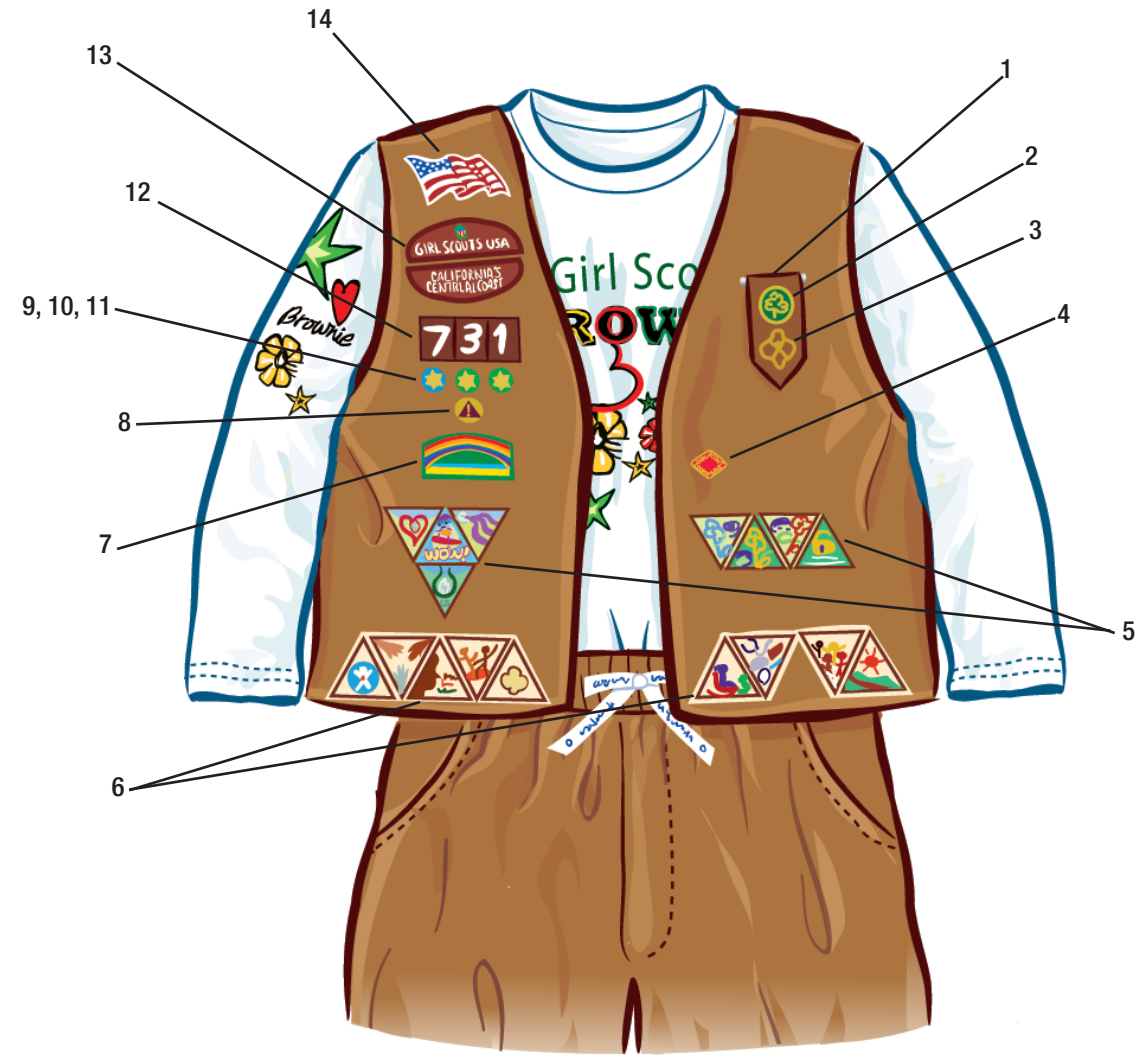

Girl Scout Brownie Vest

- | | |
|--|--|
| 1. Brownie Insignia Tab | 8. Safety Award Pin |
| 2. World Trefoil Pin | 9. Membership Star |
| 3. Brownie Membership Pin | 10. Disc for Membership Star-blue |
| 4. Cookie Sale Activity Pin | 11. Disc for Membership Star-green |
| 5. Brownie Journey Award Patch Set | 12. Iron-On Troop Numerals |
| 6. Brownie Try-Its | 13. Brownie Council Identification Set |
| 7. Bridge to Brownie Girl Scouts Award | 14. Wavy American Flag Patch |

Girl Scout Brownie Sash

- | | |
|--|--|
| 1. Brownie Insignia Tab | 8. Safety Award Pin |
| 2. World Trefoil Pin | 9. Membership Star |
| 3. Brownie Membership Pin | 10. Disc for Membership Star-blue |
| 4. Brownie Try-Its | 11. Disc for Membership Star-green |
| 5. Brownie Journey Award Patch Set | 12. Iron-On Troop Numerals |
| 6. Cookie Sale Activity Pin | 13. Brownie Council Identification Set |
| 7. Bridge to Brownie Girl Scouts Award | 14. Wavy American Flag Patch |