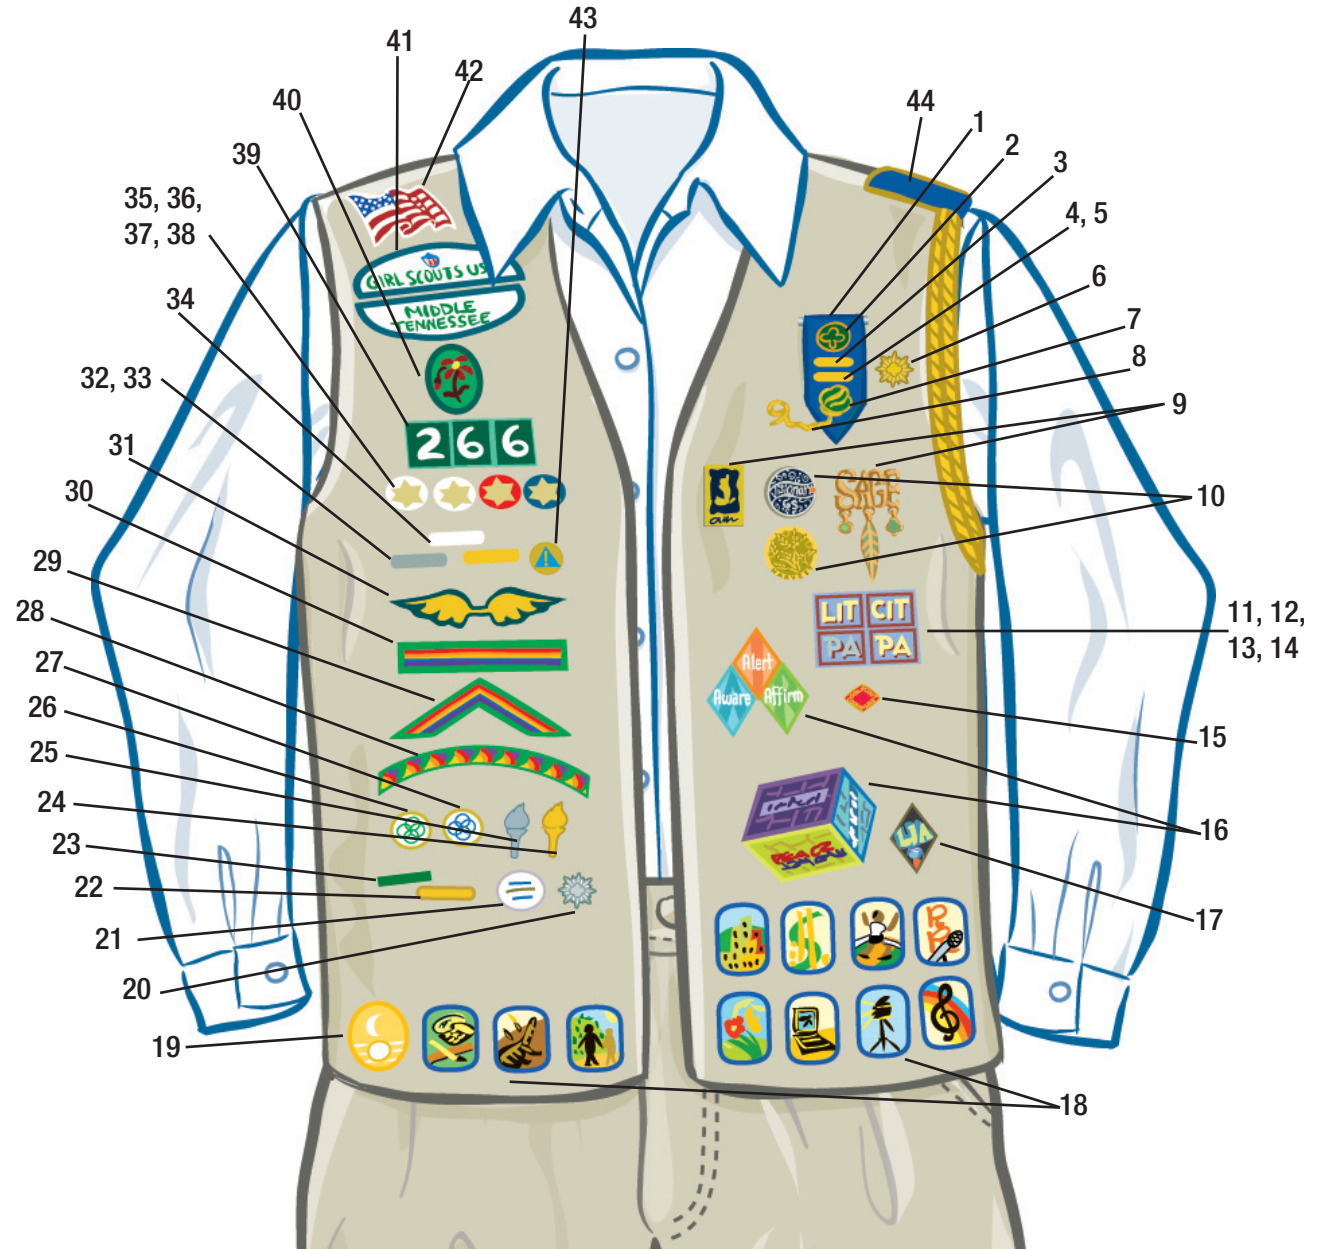

Girl Scout Senior / Ambassador

1. Cadette/Senior/Ambassador Insignia Tab
2. World Trefoil Pin
3. Leader in Training Pin
4. Counselor In Training Pin
5. Counselor in Training II Pin
6. Girl Scout Gold Award
7. Girl Scout Pin (contemporary or traditional)
8. Membership Numeral Guard
9. Ambassador Journey Award Pin or Patch
10. Senior Journey Award Pin or Patch
11. Leader in Training Award
12. Counselor in Training Award
13. Senior Program Aide Award
14. Cadette Program Aide Award
15. Cookie Sale Activity Pin
16. Cadette Journey Award Patch Set
17. Cadette Leadership in Action Award (LIA) Patch
18. Interest Project Awards
19. From Dreams to Reality Award Patch
20. Girl Scout Silver Award
21. Career Exploration Pin
22. Senior Troop Assistant Pin
23. Community Service Bar
24. Senior Leadership Pin
25. Cadette Leadership Pin
26. Cadette Challenge Pin
27. Senior Challenge Pin
28. Bridge to Ambassador Girl Scouts Award
29. Bridge to Senior Girl Scouts Award
30. Bridge to Cadette Girl Scouts Award
31. Brownie Wings
32. Cadette Program Aide Pin
33. Senior Program Aide Pin
34. Personalized ID Pin
35. Membership Star
36. Disc for Membership Star - White
37. Disc for Membership Star - Red
38. Disc for Membership Star - Blue
39. Iron-On Troop Numerals
40. Troop Crest
41. Girl Scout Council Identification Set
42. Wavy American Flag Patch
43. Safety Award Pin
44. Patrol Leader's Cord

Girl Scout Cadettes, Seniors and Ambassadors can wear a vest or sash